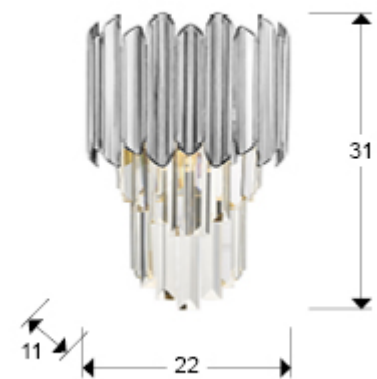

Tiara

605359

Wall lamps

Wall lamp made of chromed metal. Shade of faceted glass prisms with chromed ABS pieces

·This item includes 1 G9 LED 6W

GENERAL INFORMATION

Catalogue: i42 Iluminación
Page: 29
EAN Code: 8435435337018
Type: Wall lamps
Collection: Tiara

SIZES

Sizes: ↔ 22.0 ↓ 31.0 ↗ 11.0 cm
Weight: 1.3 Kg

SIZES WITH PACKAGING

Weight: 1.9 Kg
Volume: 0.0210m³
Sizes: ↔ 30.0 ↓ 28.0 ↗ 25.0 cm

TECHNICAL INFORMATION

IP protection: IP 20
Electric class: Class 1
Maximum power: 28W
Voltage: 220/240 V
Frequency: 50 Hz

ADDITIONAL INFORMATION

Material: Metal, ABS, faceted glass
Finish: Chromed, clear